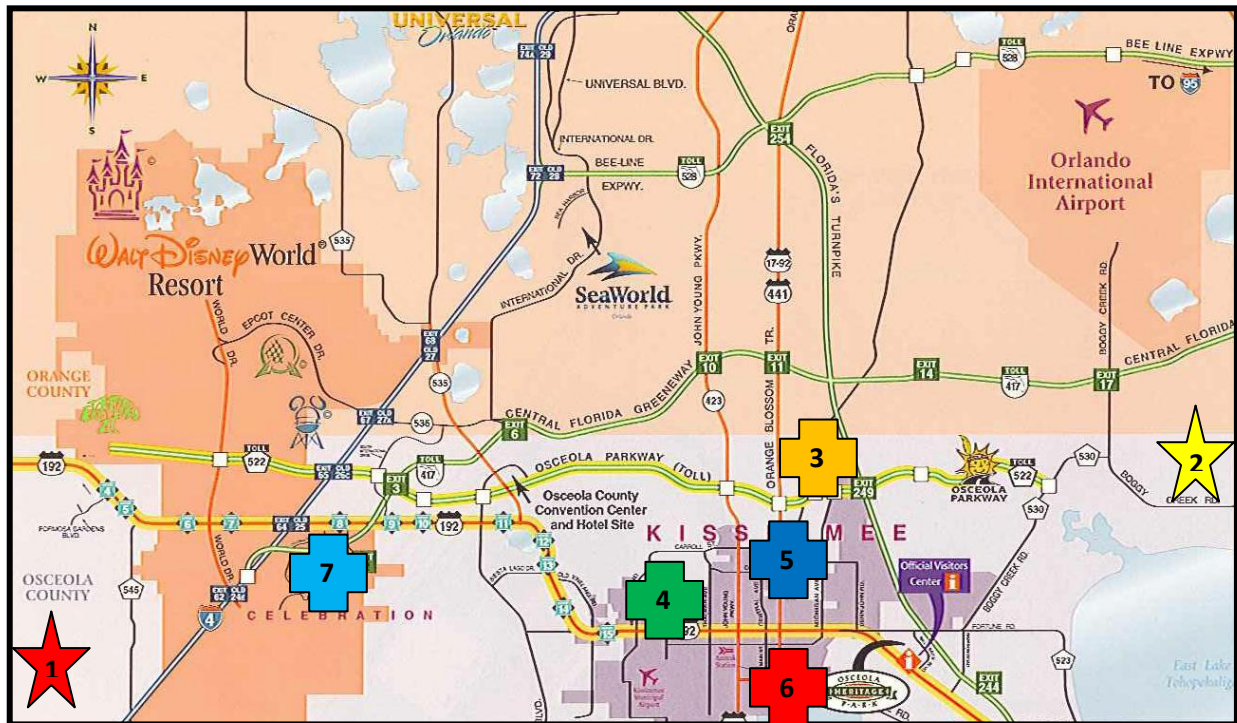

OSCEOLA COUNTY MAP

MAP KEY

1. **Omni Resort at ChampionsGate**

1500 Masters Blvd.
ChampionsGate, FL 33896

6. **Osceola Regional Medical Center**

700 West Oak Street
Kissimmee, FL 34741

2. **Austin Tindall Regional Park**

4100 Boggy Creek Rd.
Kissimmee, FL 34744

7. **Florida Hospital Celebration**

400 Celebration Place
Celebration, FL 34747

3. **Solantic – Walk-in Clinic**

1471 East Osceola Parkway
Kissimmee, FL 34744

4. **Century Walk-in Medical Center**

2611 West Vine Street
Kissimmee, FL 34741

5. **Florida Hospital Kissimmee**

2450 North Orange Blossom Trail
Kissimmee, FL 34744